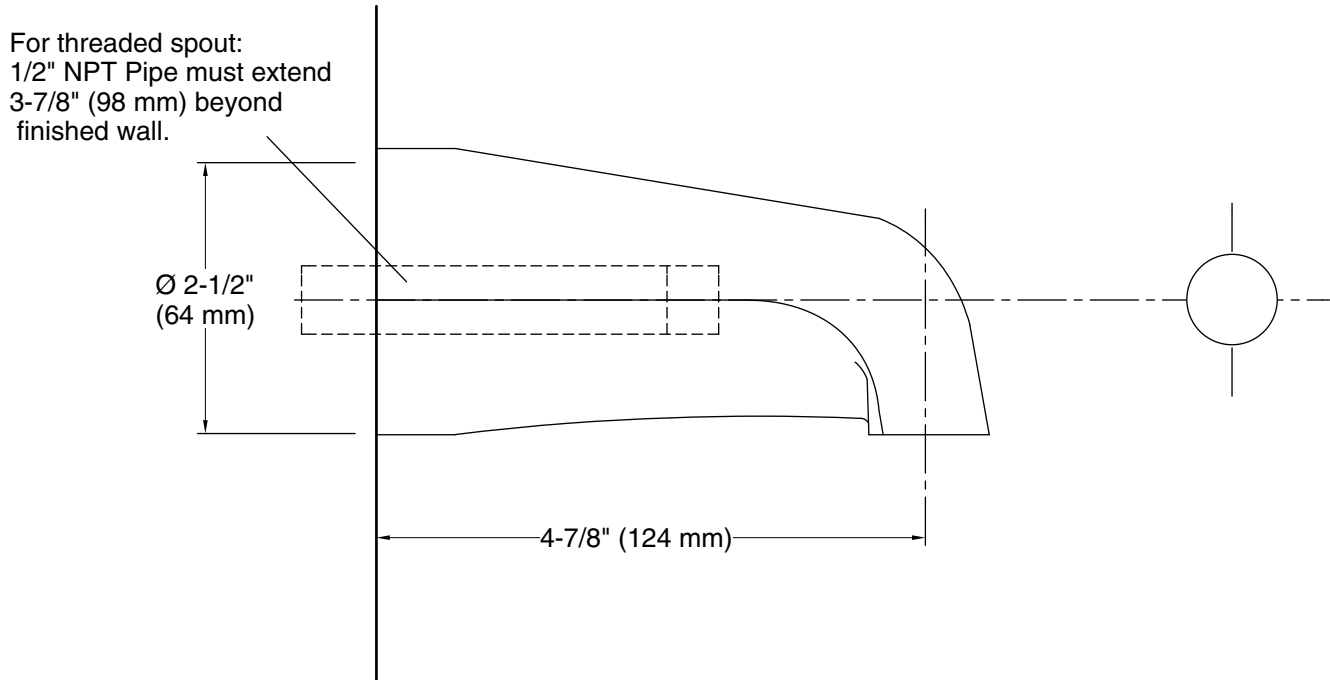

Technical Information

All product dimensions are nominal.

Notes

Install this product according to the installation guide.